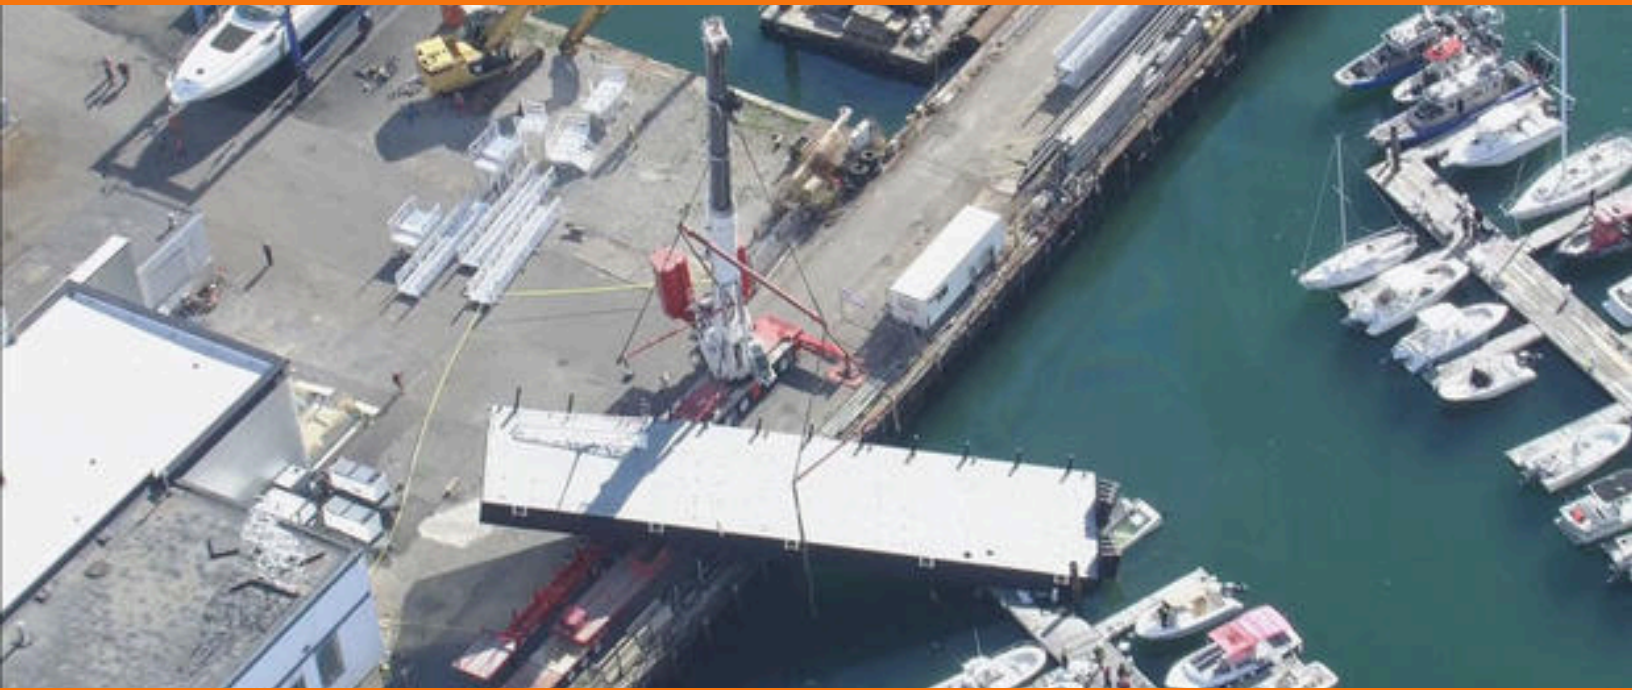

## Crane Rigger Snap- Boston MA

The Boston Fire Department told WBZ-TV the crane was putting up a barge around 11 a.m. when the rigging suddenly snapped. The barge crushed part of a dock and a boat as it fell into the water. Witnesses said the impact shook the ground beneath them and startled those working nearby. [Click here to read the full article.](#)

## Crane Collapse- Montville, NJ

A crane accident in Montville, New Jersey turned a routine tree trimming job into a chaotic mess when the machine fell onto a house.

Crews were originally there to do a routine tree-pruning job, the first time they were on the job at that property. The crane crashed across the entire house, and the truck it was attached to ended up on its side with the driver's side wheels in the air. Among the damage to the home, it appeared to knock over a chimney. [Click here to read the full article](#)