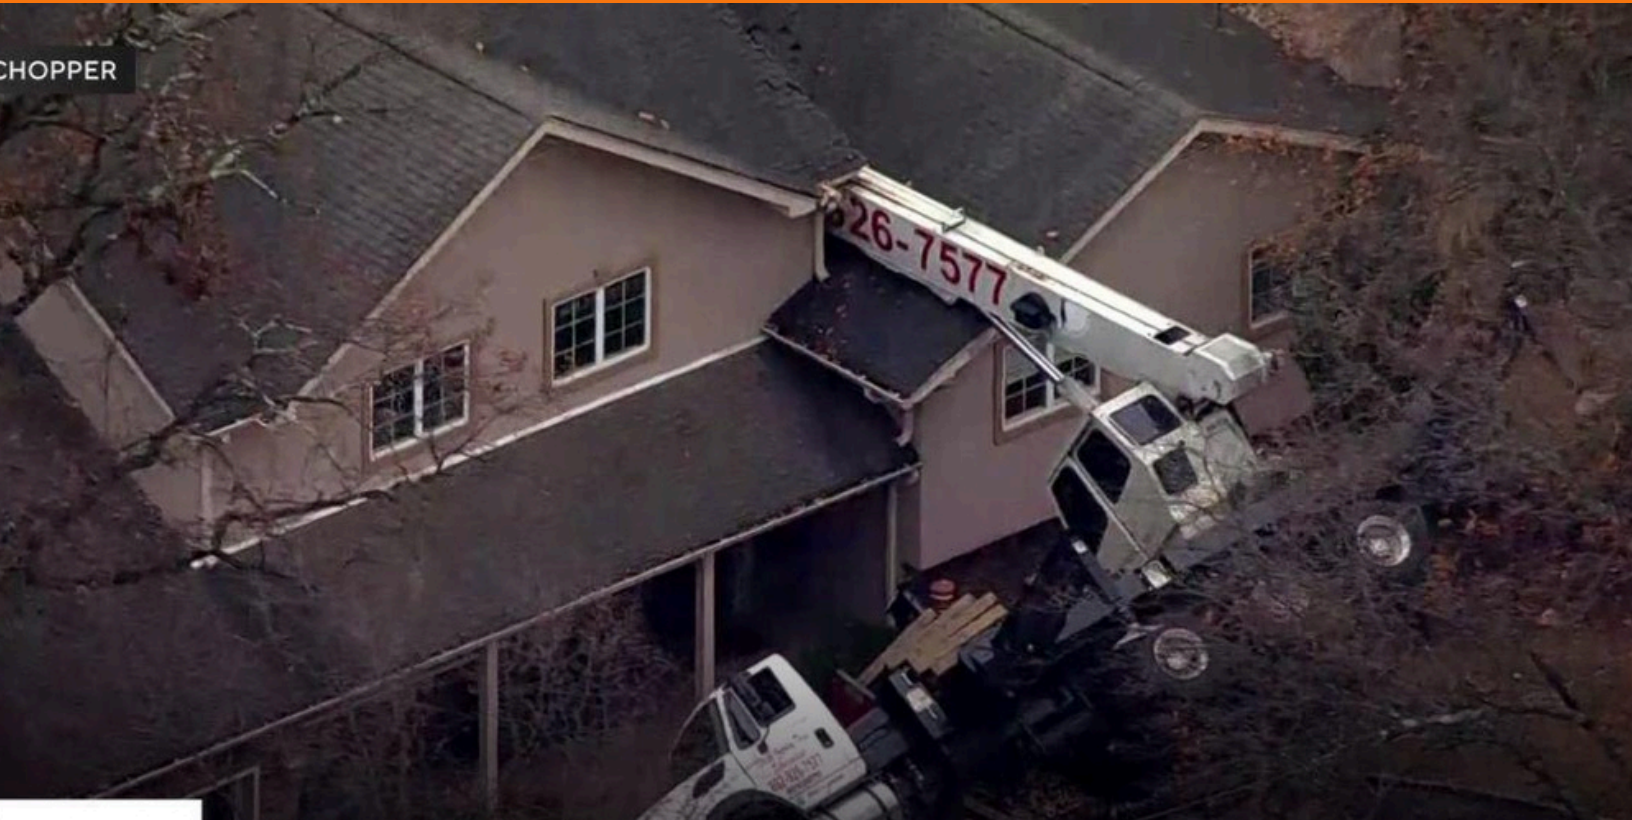

## Crane Rigger Snap- Boston MA

The Boston Fire Department told WBZ-TV the crane was putting up a barge around 11 a.m. when the rigging suddenly snapped. The barge crushed part of a dock and a boat as it fell into the water. Witnesses said the impact shook the ground beneath them and startled those working nearby. [Click here to read the full article.](#)

## Crane Collapse- Montville, NJ

A crane accident in Montville, New Jersey turned a routine tree trimming job into a chaotic mess when the machine fell onto a house.

Crews were originally there to do a routine tree-pruning job, the first time they were on the job at that property. The crane crashed across the entire house, and the truck it was attached to ended up on its side with the driver's side wheels in the air. Among the damage to the home, it appeared to knock over a chimney. [Click here to read the full article](#)